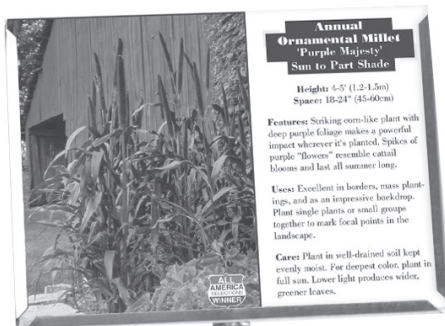

Display Card Stands

2168293 (STK825H18)
Stake Height: 18"
Total Stand Height: 26"

2168288 (STK825H24)
Stake Height: 24"
Total Stand Height: 32"