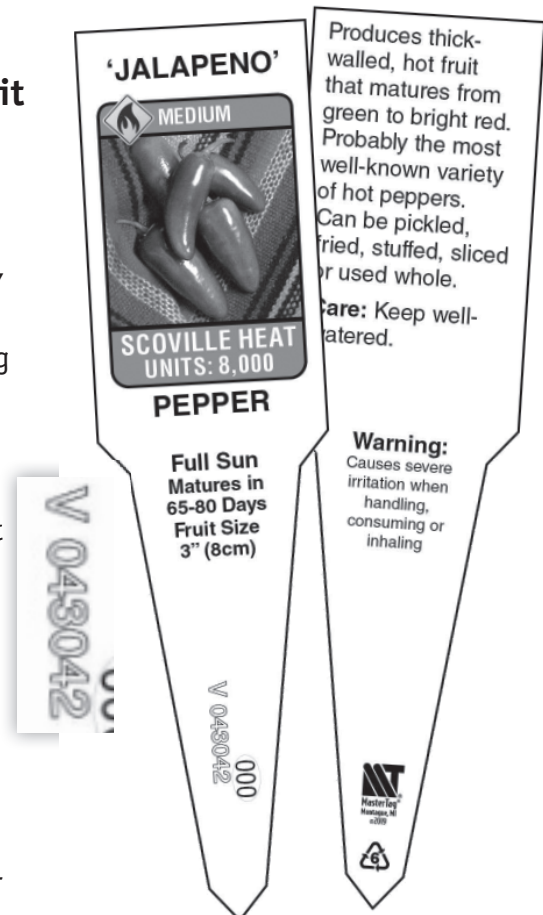

Ordering Instructions

Convenient Ordering Methods

Please reference page 11 for our payment and credit policy.

1. Catalog Pages: Fill in and use the order forms in this catalog. Simply follow the instructions in each product section, then fax or mail the forms to us. Be sure to always begin with the Order Cover Sheet on page 7 to provide shipping and billing location information, etc.

2. Item Number. If you are a past customer looking to reorder, there is our Item Number Ordering Program. It couldn't be easier. All standard MasterTag® products receive a Standard Item Number. To reorder, just call or fax these Standard Item Numbers along with a brief description of each. Be sure to include a completed order cover sheet with your order.

Note: Once an order has been placed with MasterTag, additions can not be accepted. A new order must be placed.

3. Website. An electronic order can be placed by visiting our website, www.mastertag.com. Quick and easy search capability helps you find what you need fast. The Order History provides detailed summaries of each order you have placed in the past to aid in reordering.

4. Call 1-800-253-0439 with this catalog handy. Use it to map out your ordering strategy. Call and your Customer Service Representative will guide you.

5. Email orders: orders@mastertag.com.