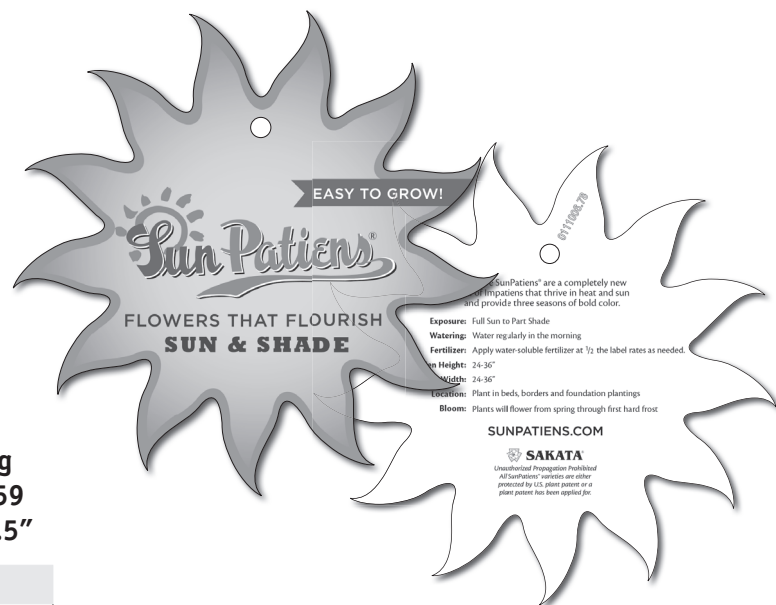

COLUMN TOTALS

PAGE TOTAL