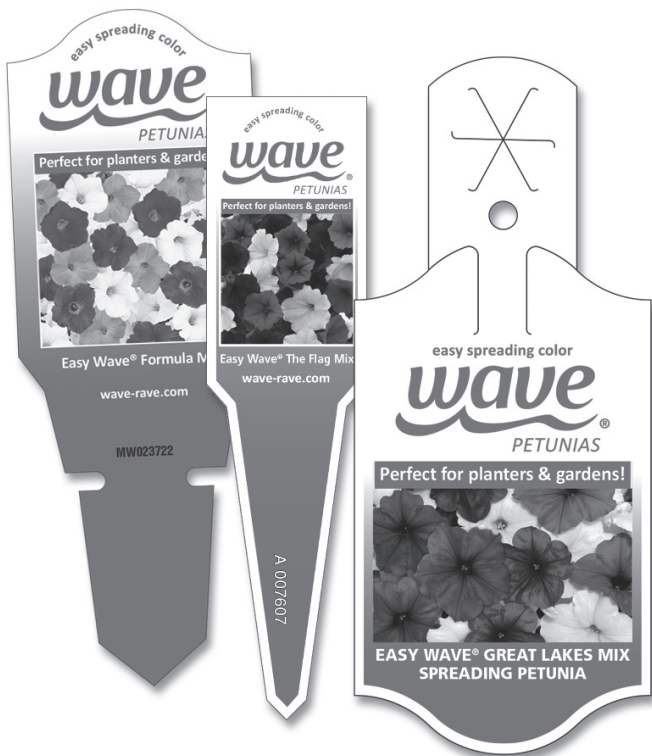

Wave® Retail Merchandising Tags				
VARIETY	SHAPE	DRAWING #	ITEM #	QTY
Wave®				
Wave® Hanging Basket Collar	DN1137	CW012491	2025152	
Wave® EZ Handle Plus	DN1975	HN020140	2183641	
Wave® Display Card	CD711	SW014581	2184483	
COLUMN TOTALS				
PAGE TOTAL				

Looking for Wave® tags?

Find the variety specific wave tags in the Annuals section:

- Easy Wave pages 80-81
- Shockwave page 81-82
- Tidal Wave page 82
- Wave page 82

Please provide the full quantity in the box. **CD711** order in increments of 1. **DN1137** & **DN1975** order in increments of 100.