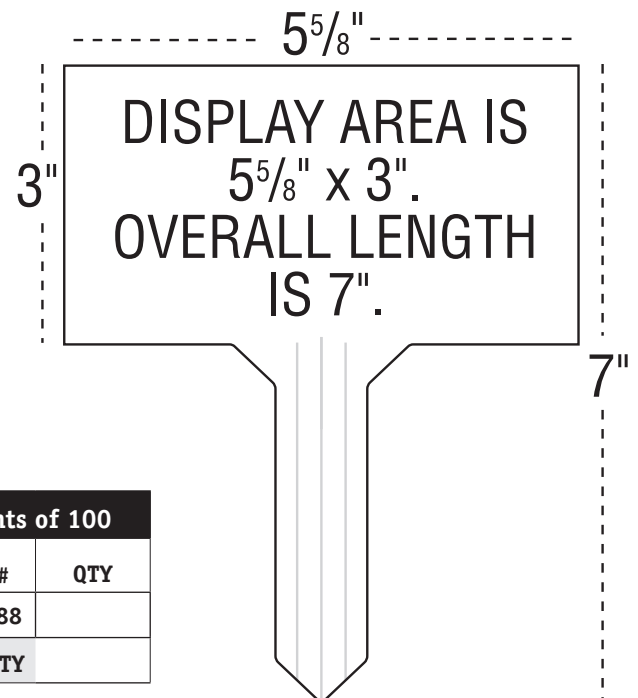

Order in increments of 100		
VARIETY	ITEM #	QTY
Blank MT0700	2164388	
TOTALS	QTY	

Please provide the full quantity in the box.